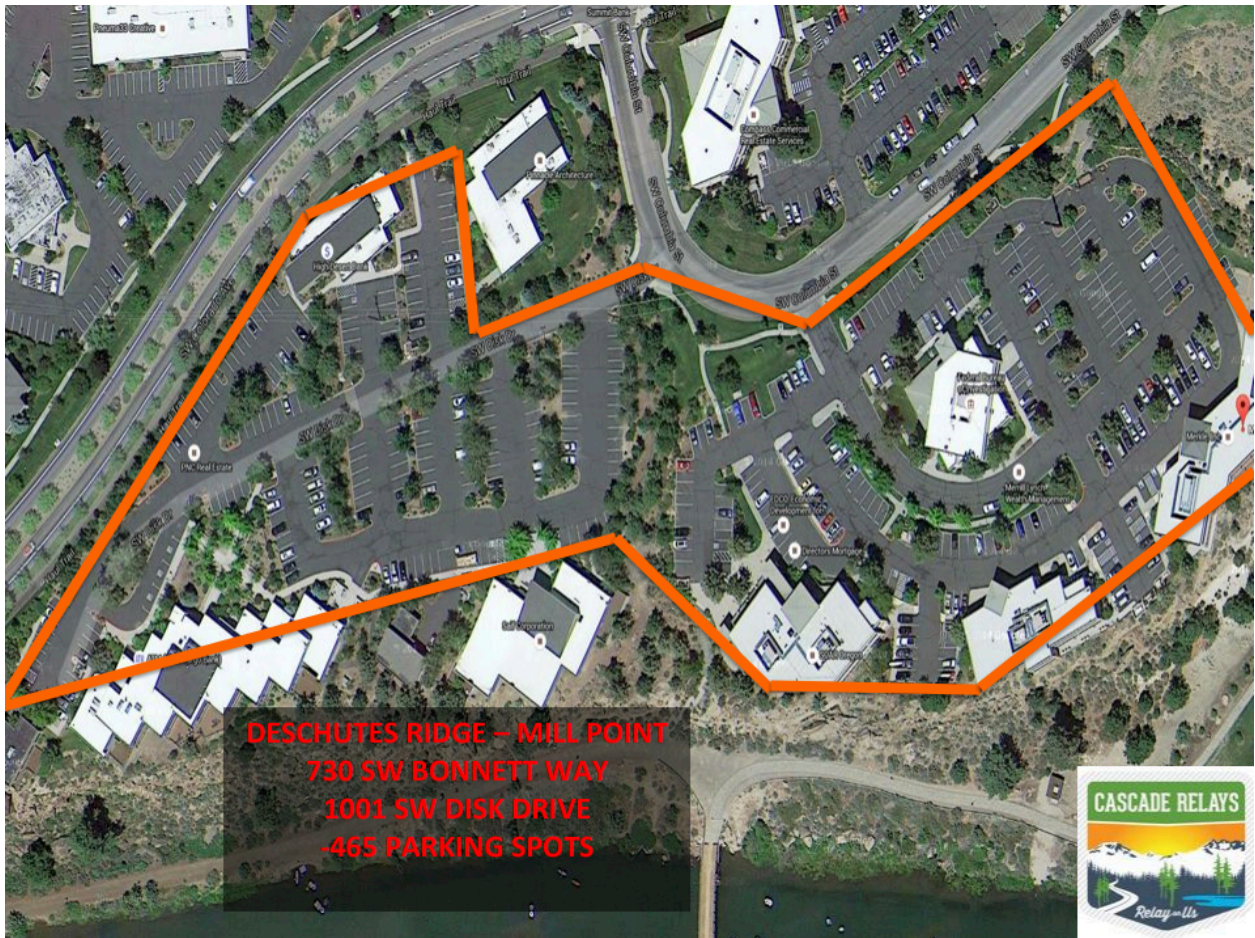

Parking Information

Pre-Event & Overflow Parking

Participants wishing to leave their car near the finish line in Bend and carpool to Diamond or Silver Lake, must leave their car at the **Athletic Club of Bend** at *61615 Athletic Club Drive* and park in the gravel lot farthest away from the club building. **This is the only approved place to leave your car overnight.**

Finish Line Parking – Vans

Vans MUST park at either *Mill Point* or *Deschutes Ridge Parking* lots.

Finish Line Parking – Spectators

Public or spectator parking is available at the *Dog Park* or in the *Old Mill District*.